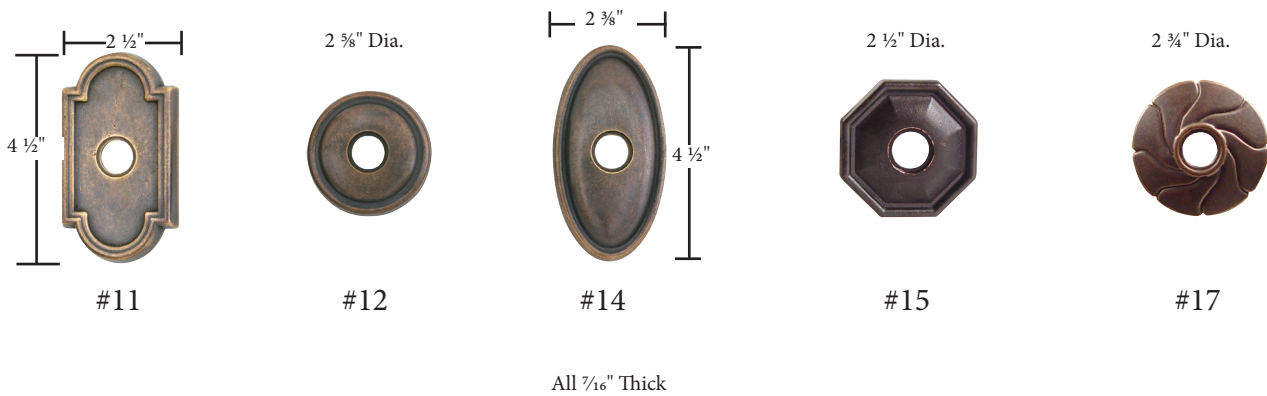

Sandcast Bronze Rosettes

Lost Wax Cast Bronze Rosettes

Wrought Steel Rosettes

- Same dimensions for doorbell buttons
- Screw-to-Screw for rosette/doorbell buttons 1 5/8"