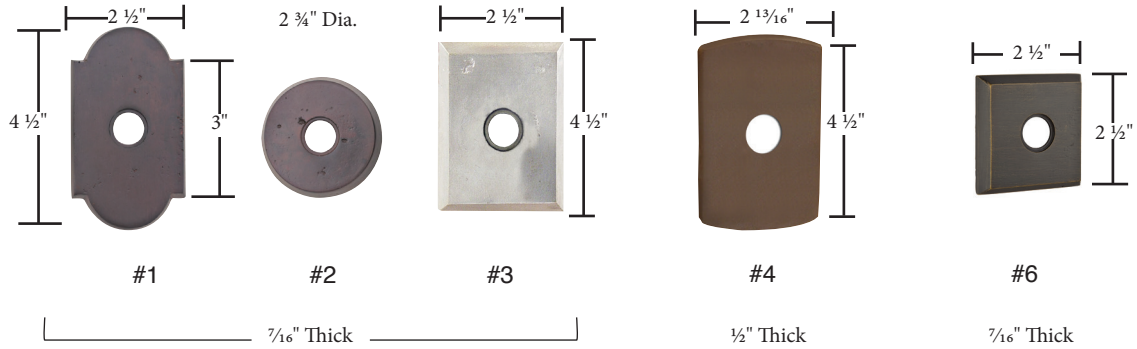

Sandcast Bronze Rosettes

Lost Wax Cast Bronze Rosettes

Wrought Steel Rosettes

- Same dimensions for doorbell buttons
- Screw-to-Screw for rosette/doorbell buttons 1 5/8"