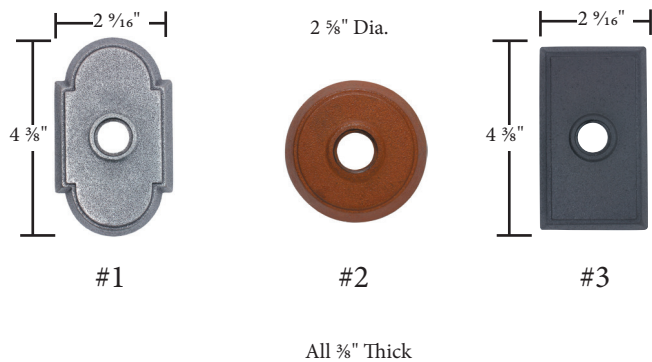

Sandcast Bronze Rosettes

Lost Wax Cast Bronze Rosettes

Wrought Steel Rosettes

- Same dimensions for doorbell buttons
- Screw-to-Screw for rosette/doorbell buttons 1 5/8"